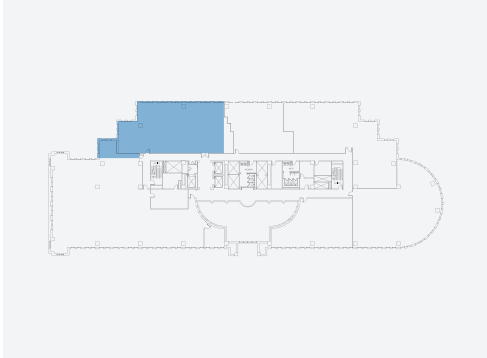

EAST TOWER

Suite 625E

3,428 RSF

 5001 Spring Valley Road, Dallas TX 75244

FLOOR	6TH
SUITE	625E
SQ FT	3,428 RSF

Providence Towers is one of the most recognizable buildings in Dallas and the jewel of the Platinum Corridor. It commands the eye with its iconic structure and grand archway. This Class A office property offers upscale business environments and an enviable suite of amenities to satisfy the