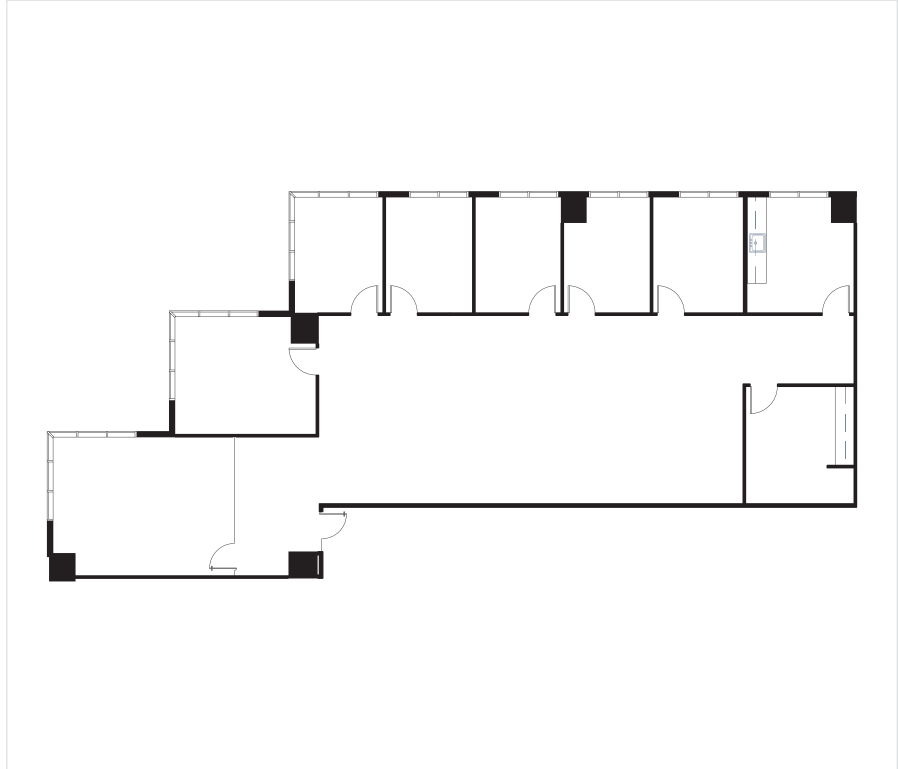

EAST TOWER

Suite 625E

3,428 RSF

 5001 Spring Valley Road, Dallas TX 75244

FLOOR	6TH
SUITE	625E
SQ FT	3,428 RSF

Providence Towers is one of the most recognizable buildings in Dallas and the jewel of the Platinum Corridor. It commands the eye with its iconic structure and grand archway. This Class A office property offers upscale business environments and an enviable suite of amenities to satisfy the