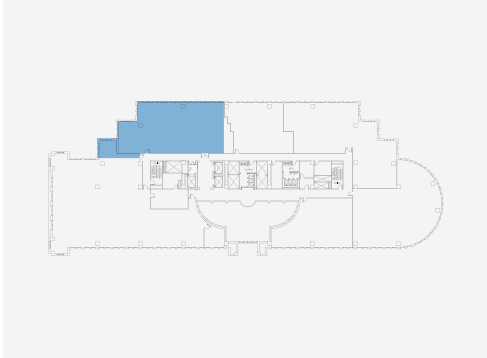

EAST TOWER

Suite 625E

3,428 RSF

 5001 Spring Valley Road, Dallas TX 75244

FLOOR	6TH
SUITE	625E
SQ FT	3,428 RSF

Providence Towers is one of the most recognizable buildings in Dallas and the jewel of the Platinum Corridor. It commands the eye with its iconic structure and grand archway. This Class A office property offers upscale business environments and an enviable suite of amenities to satisfy the