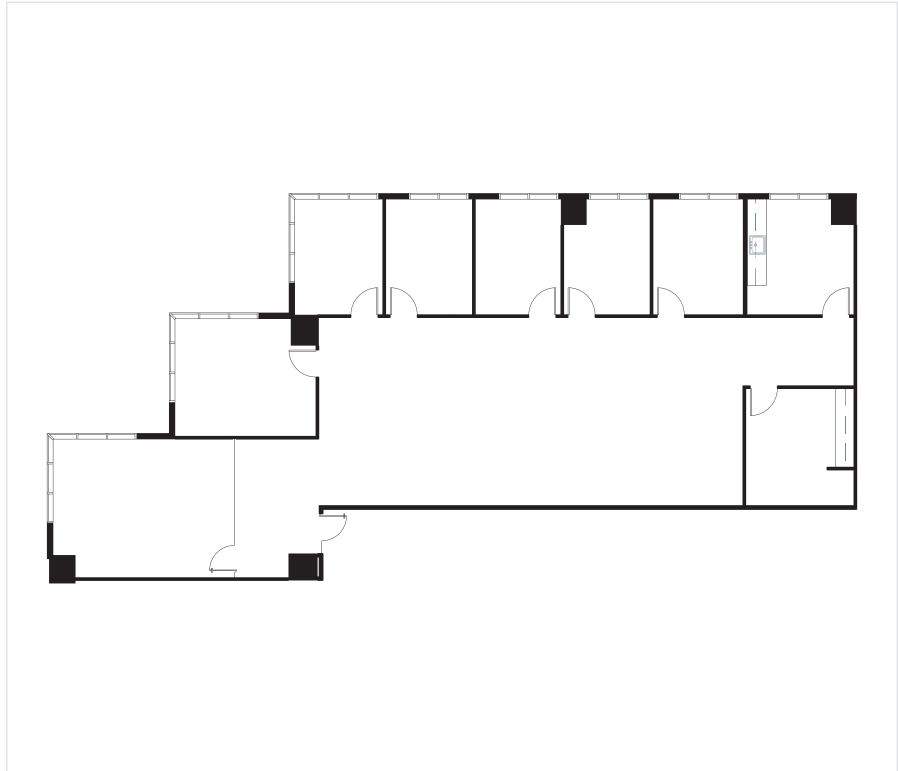

EAST TOWER

Suite 625E

3,428 RSF

 5001 Spring Valley Road, Dallas TX 75244

FLOOR	6TH
SUITE	625E
SQ FT	3,428 RSF

Providence Towers is one of the most recognizable buildings in Dallas and the jewel of the Platinum Corridor. It commands the eye with its iconic structure and grand archway. This Class A office property offers upscale business environments and an enviable suite of amenities to satisfy the