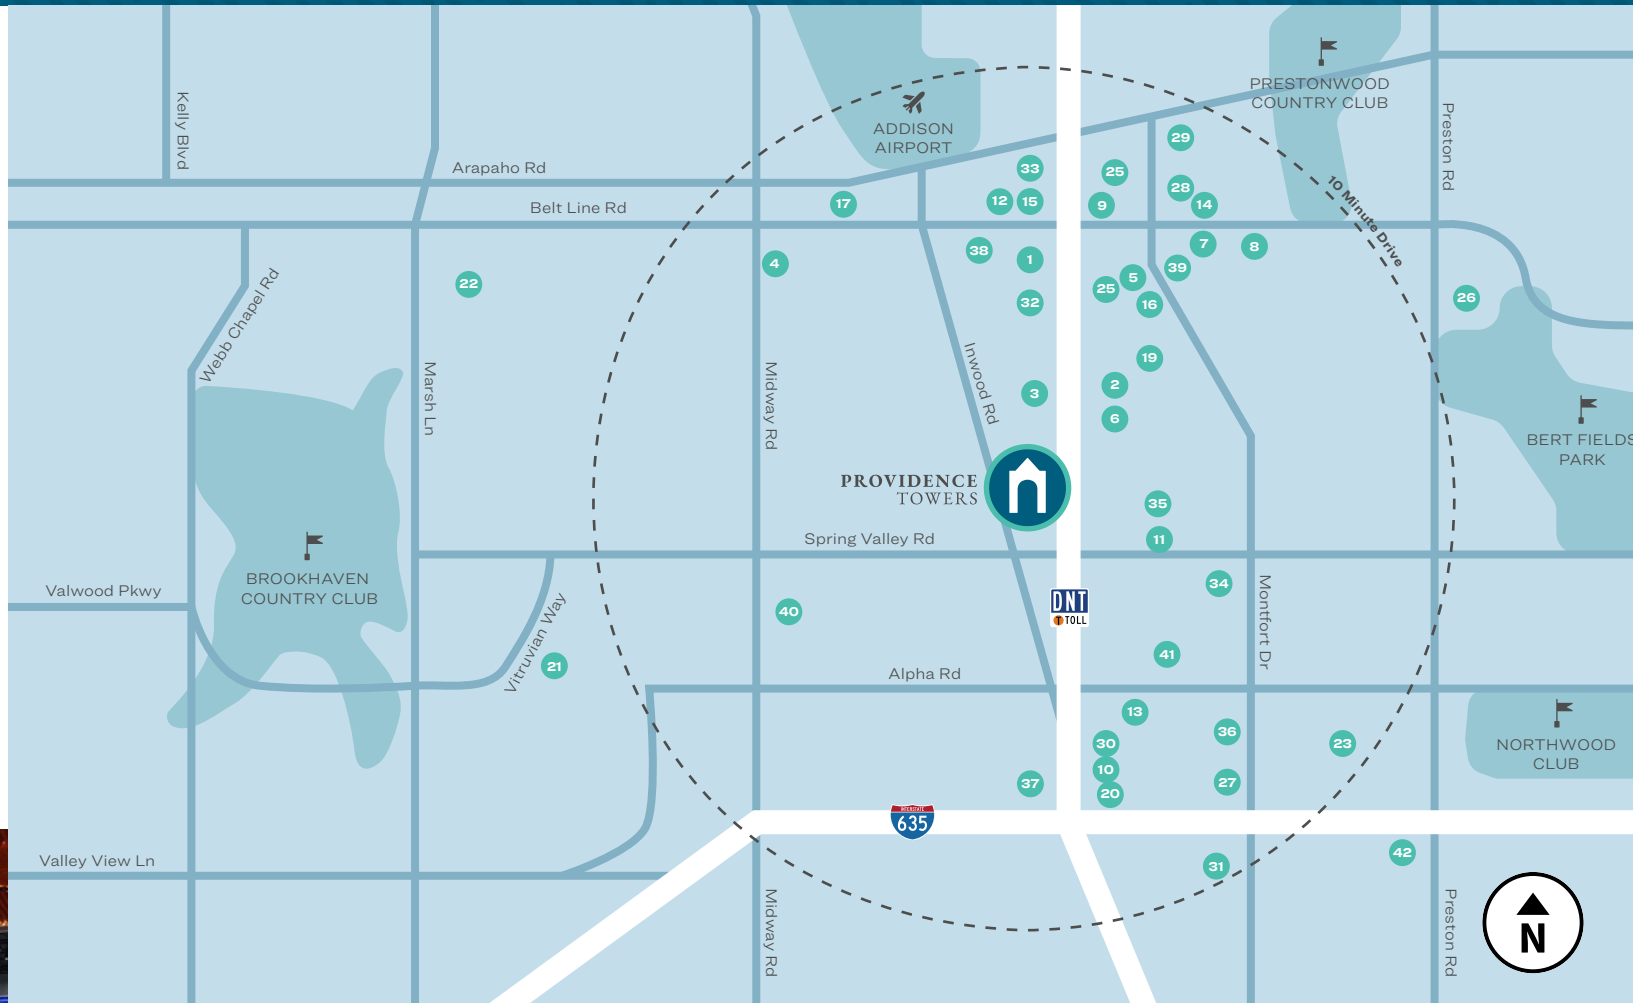

NEARBY AMENITIES

# Go from *work* to *play* in minutes.

Providence Towers offers an upscale business environment, enviable amenities, and easy access to everything Dallas has to offer. Situated minutes from Addison, the “restaurant capital of Texas”, tenants can indulge in countless food and retail options, unwind in the best hotels in town, and travel to your next destination via the two nearby airports.

● RESTAURANTS

1. Kenny's Wood Fired Grill
2. Lazy Dog Restaurant & Bar
3. Lawry's The Prime Rib
4. Fogo de Chao
5. Neighborhood Services
6. Hopdoddy Burger Bar
7. Flower Child
8. Chamberlain's Steakhouse
9. Velvet Taco
10. The Oceanaire Seafood Room
11. Al Biernat's North
12. Hudson House
13. Grand Lux Cafe
14. Sushi Axiom
15. Ida Claire
16. Sidecar Social
17. Table 13

● ATTRACTIONS

18. Addison Circle
19. Village on the Parkway
20. Galleria Dallas
21. Vitruvian Park
22. Addison Town Center

● SERVICES & RETAIL

23. AMC Theater
24. Whole Foods
25. Bank of America
26. BBVA
27. Target
28. Chase Bank
29. Wells Fargo